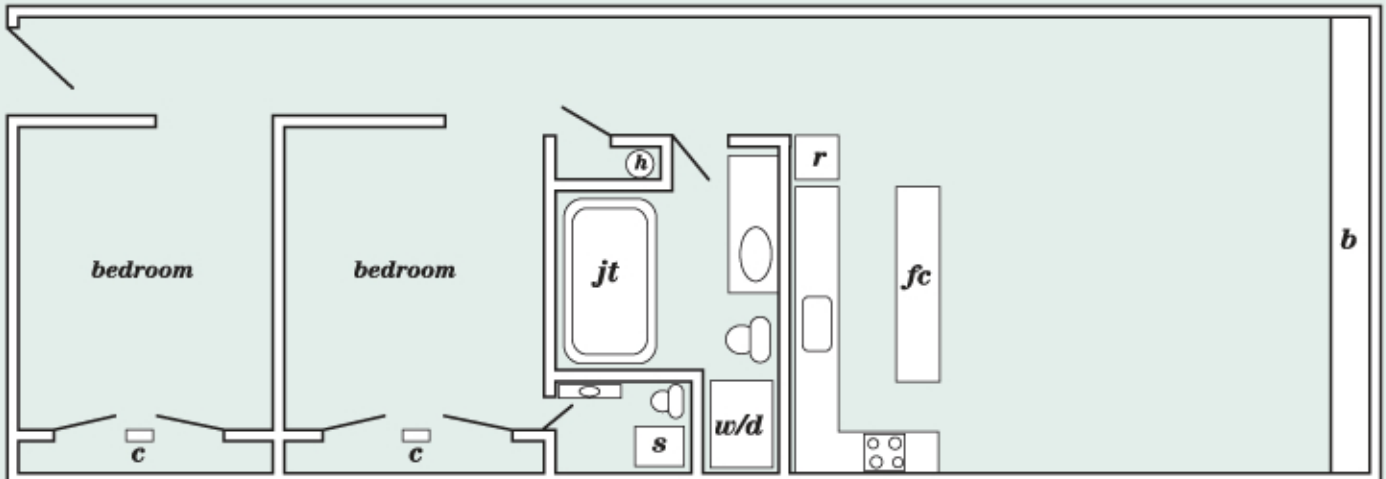

- jt* Jacuzzi Tub
- w/c* Walk In Closet
- c* Closet
- w/d* Washer/Dryer
- fc* Floating Island Counter
- b* Bench Seating at Windows

- jt* Jacuzzi Tub
- w/c* Walk In Closet
- c* Closet
- w/d* Washer/Dryer
- fc* Floating Island Counter
- s* Shower Stall
- b* Bench Seating at Windows

APT. #1

LIVING AREA
1200 sq ft

APT. #1

APT. #2

LIVING AREA
1200 sq ft

APT. #2

APT. #4

LIVING AREA
1200 sq ft